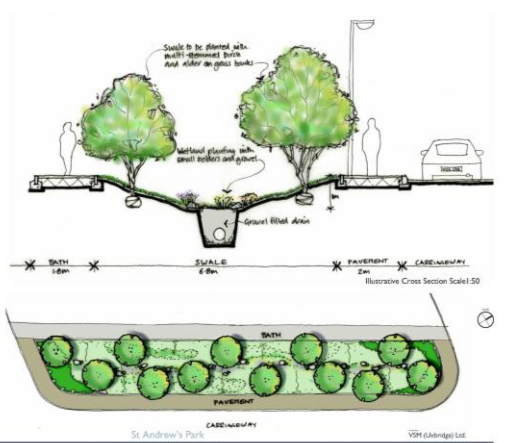

St Andrews Park Suds Strategy

St Andrew's Park
Spine Road - Swale Design